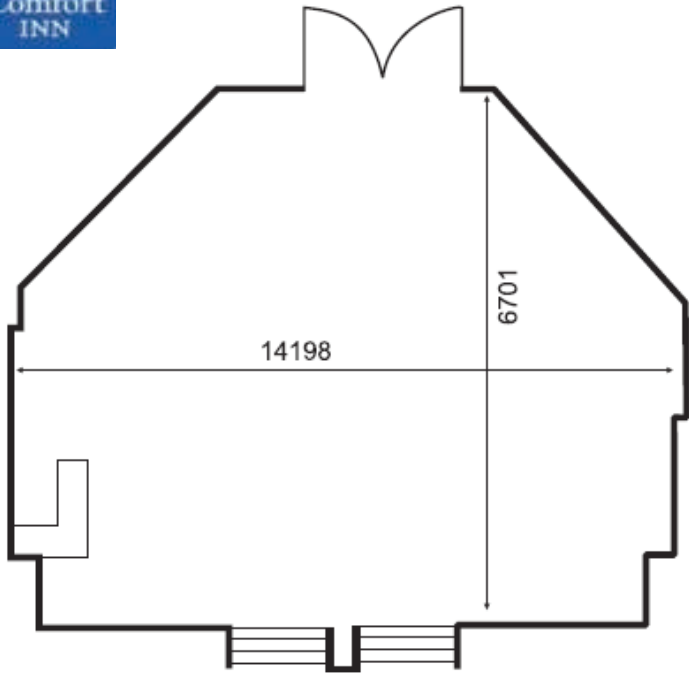

Room Capacities

Function Room	Area Sq. M	Ceiling Height	 Theatre	 Classroom	 Banquet	 U Shape
Australiana	353	2.9	600	300	400	
Boronia	144	2.7	60	50	80	25
Bronze	67	2.5	40	20	30	25
Copper	46	2.6	20	12	12	
Marble	144	3.2	120	80	100	50
Marble A	72	3.2	60	40	50	25
Marble B	72	3.2	60	40	50	25
Waratah	177	2.9	200	100	150	70
Wattle	177	2.9	200	100	150	70

Other possible configurations

HOLLOW SQUARE

BOARD ROOM STYLE

ROUND TABLES

(dinner / lunch. Head table optional)