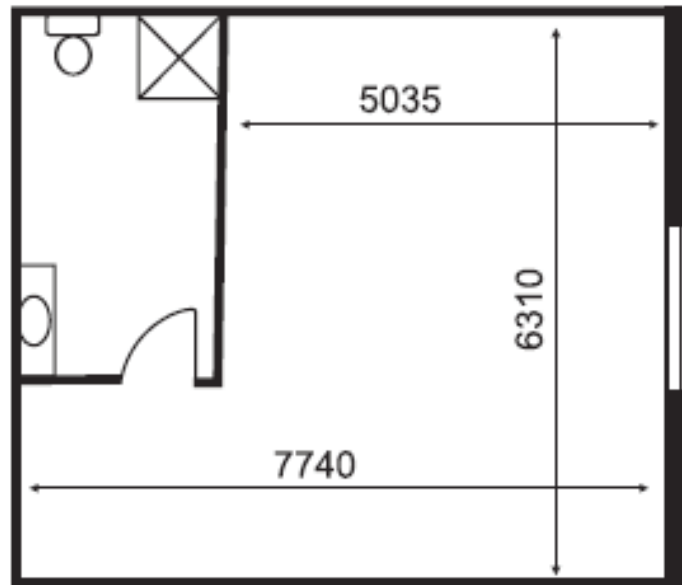

➔ Copper Room