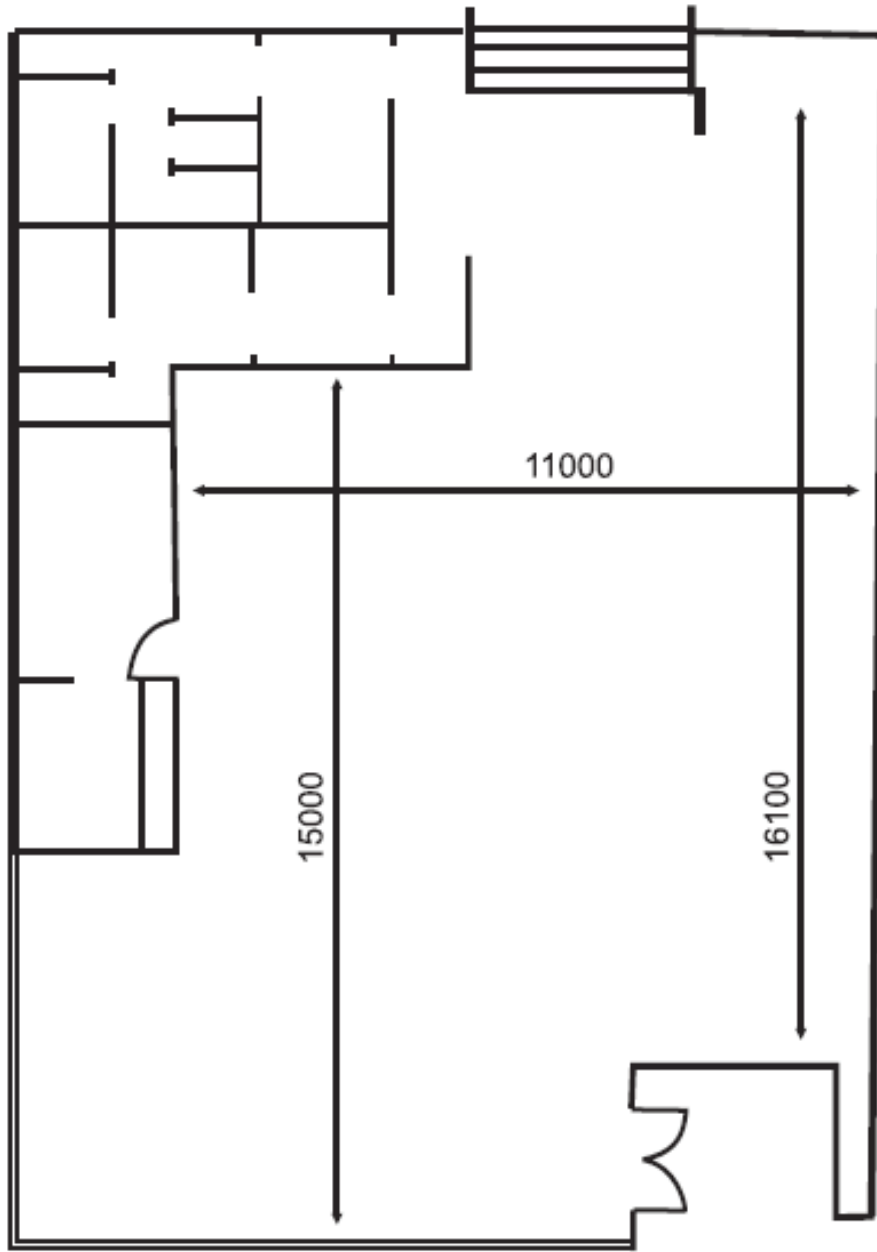

Room Capacities

Function Room	Area Sq. M	Ceiling Height	 Theatre	 Classroom	 Banquet	 U Shape
Australiana	353	2.9	600	300	400	
Boronia	144	2.7	60	50	80	25
Bronze	67	2.5	40	20	30	25
Copper	46	2.6	20	12	12	
Marble	144	3.2	120	80	100	50
Marble A	72	3.2	60	40	50	25
Marble B	72	3.2	60	40	50	25
Waratah	177	2.9	200	100	150	70
Wattle	177	2.9	200	100	150	70

➔ Boronia Room

➔ Bronze Room

➔ Copper Room

➔ **Australiana Room**

Waratah and Wattle Rooms combined

➔ **Marble Room**

➔ Waratah Room

➔ Wattle Room

Other possible configurations

HOLLOW SQUARE

BOARD ROOM STYLE

ROUND TABLES

(dinner / lunch. Head table optional)