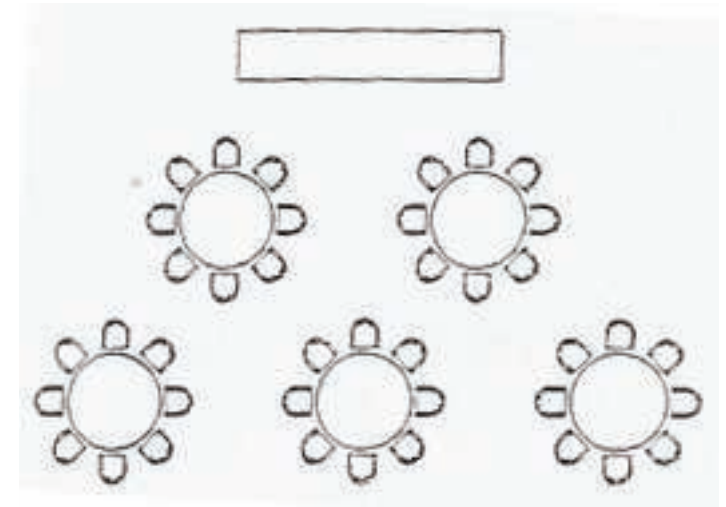

Room Capacities

Function Room	Area Sq. M	Ceiling Height	 Theatre	 Classroom	 Banquet	 U Shape
Australiana	353	2.9	600	300	400	
Boronia	144	2.7	60	50	80	25
Bronze	67	2.5	40	20	30	25
Copper	46	2.6	20	12	12	
Marble	144	3.2	120	80	100	50
Marble A	72	3.2	60	40	50	25
Marble B	72	3.2	60	40	50	25
Waratah	177	2.9	200	100	150	70
Wattle	177	2.9	200	100	150	70

➔ Boronia Room

➔ Bronze Room

➔ Copper Room

➔ **Australiana Room**

Waratah and Wattle Rooms combined

➔ **Marble Room**

➔ Waratah Room

➔ Wattle Room

Other possible configurations

HOLLOW SQUARE

BOARD ROOM STYLE

ROUND TABLES

(dinner / lunch. Head table optional)