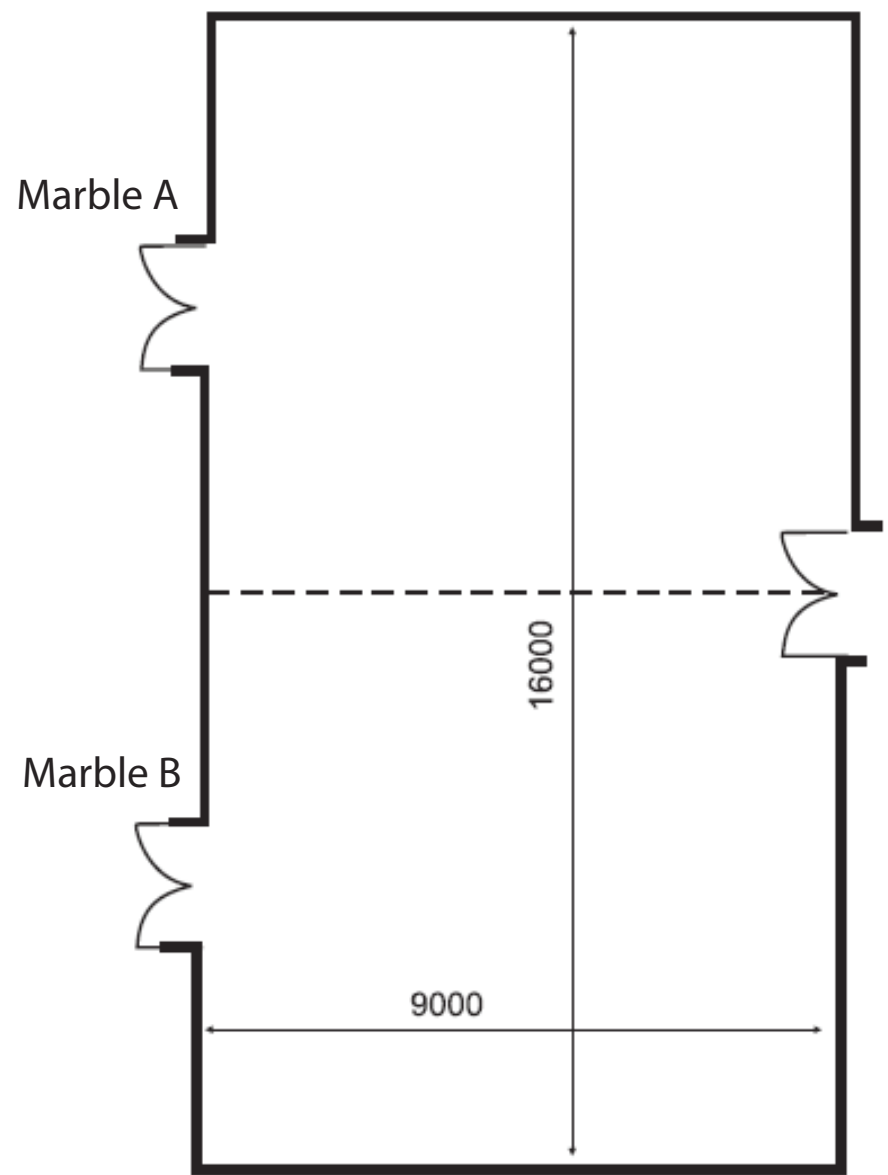

Room Capacities

Function Room	Area Sq. M	Ceiling Height	 Theatre	 Classroom	 Banquet	 U Shape
Australiana	353	2.9	600	300	400	
Boronia	144	2.7	60	50	80	25
Bronze	67	2.5	40	20	30	25
Copper	46	2.6	20	12	12	
Marble	144	3.2	120	80	100	50
Marble A	72	3.2	60	40	50	25
Marble B	72	3.2	60	40	50	25
Waratah	177	2.9	200	100	150	70
Wattle	177	2.9	200	100	150	70

➔ Boronia Room

➔ Bronze Room

➔ Copper Room

➔ **Australiana Room**

Waratah and Wattle Rooms combined

➔ **Marble Room**

➔ Waratah Room

➔ Wattle Room

Other possible configurations

HOLLOW SQUARE

BOARD ROOM STYLE

ROUND TABLES

(dinner / lunch. Head table optional)