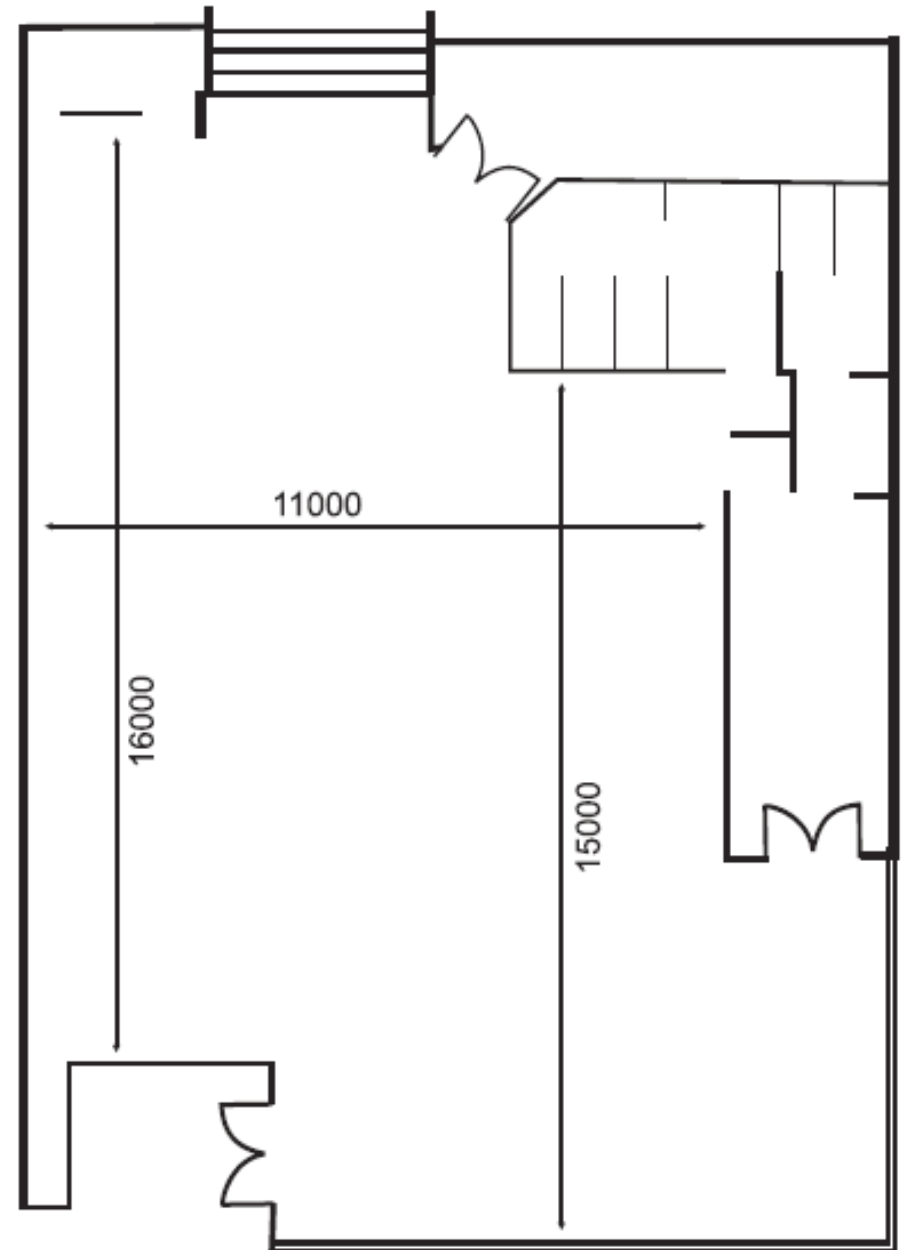

Room Capacities

Function Room	Area Sq. M	Ceiling Height	 Theatre	 Classroom	 Banquet	 U Shape
Australiana	353	2.9	600	300	400	
Boronia	144	2.7	60	50	80	25
Bronze	67	2.5	40	20	30	25
Copper	46	2.6	20	12	12	
Marble	144	3.2	120	80	100	50
Marble A	72	3.2	60	40	50	25
Marble B	72	3.2	60	40	50	25
Waratah	177	2.9	200	100	150	70
Wattle	177	2.9	200	100	150	70

➔ Boronia Room

➔ Bronze Room

➔ Copper Room

➔ **Australiana Room**

Waratah and Wattle Rooms combined

➔ **Marble Room**

➔ Waratah Room

➔ Wattle Room

Other possible configurations

HOLLOW SQUARE

BOARD ROOM STYLE

ROUND TABLES

(dinner / lunch. Head table optional)