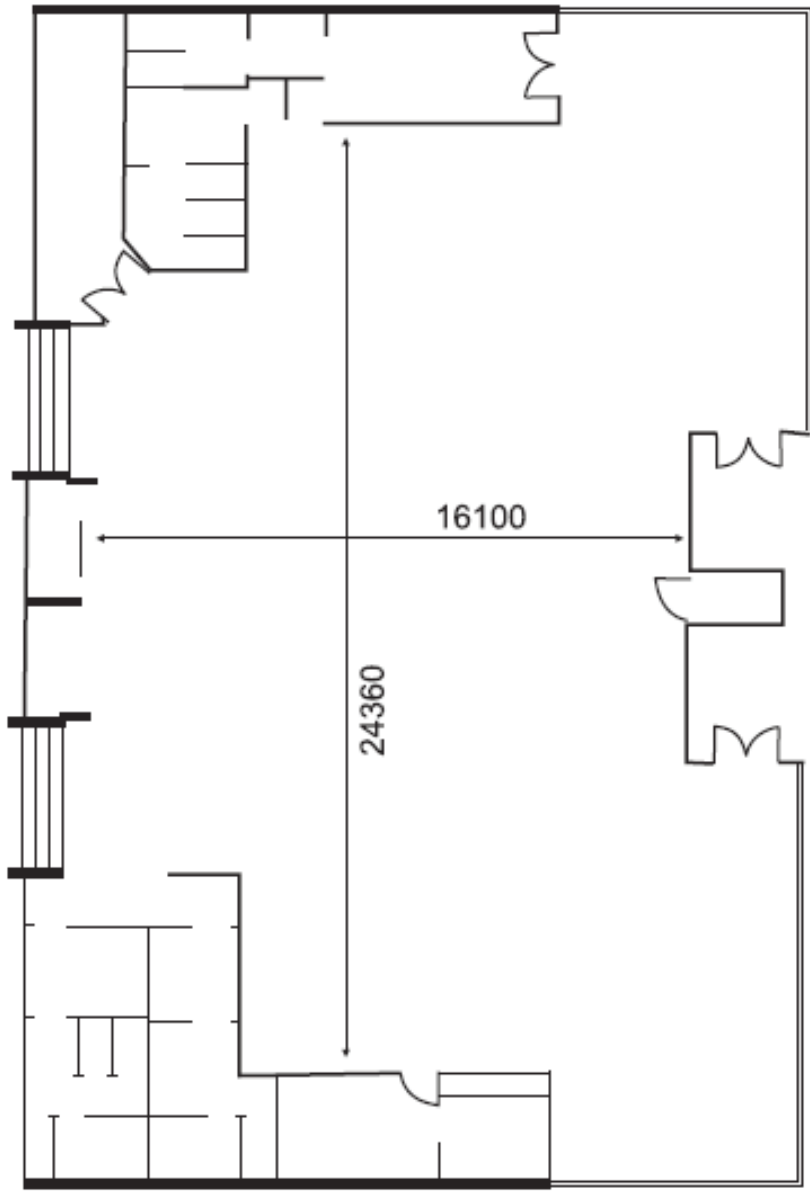

Room Capacities

Function Room	Area Sq. M	Ceiling Height	 Theatre	 Classroom	 Banquet	 U Shape
Australiana	353	2.9	600	300	400	
Boronia	144	2.7	60	50	80	25
Bronze	67	2.5	40	20	30	25
Copper	46	2.6	20	12	12	
Marble	144	3.2	120	80	100	50
Marble A	72	3.2	60	40	50	25
Marble B	72	3.2	60	40	50	25
Waratah	177	2.9	200	100	150	70
Wattle	177	2.9	200	100	150	70

➔ Boronia Room

➔ Bronze Room

➔ Copper Room

➔ **Australiana Room**

Waratah and Wattle Rooms combined

➔ **Marble Room**

➔ Waratah Room

➔ Wattle Room

Other possible configurations

HOLLOW SQUARE

BOARD ROOM STYLE

ROUND TABLES

(dinner / lunch. Head table optional)