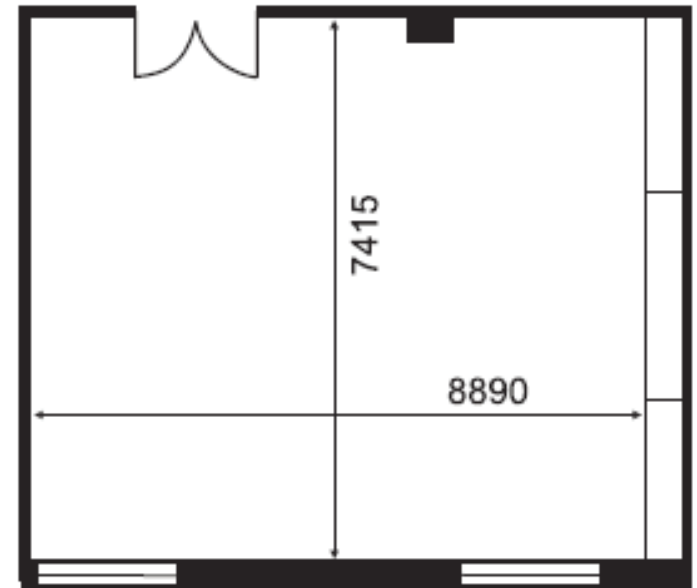

➔ Bronze Room